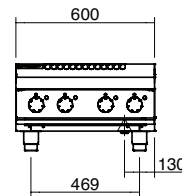

RNLB8400E-B