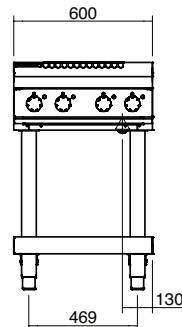

RNLB8400E-LS