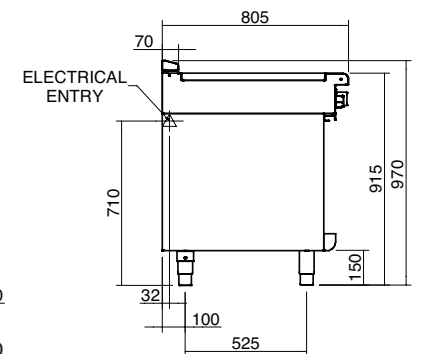

RNLB8400E-CD

Australia moffat.com.au

New Zealand moffat.co.nz

In line with policy to continually develop and improve
its products, Moffat Limited reserves the right to
change specifications and design without notice.

Series Options

RNLB - Low back models

RNB - 215mm splashback option

ISO9001
Quality
Management
Standard

an Ali Group Company

The Spirit of Excellence