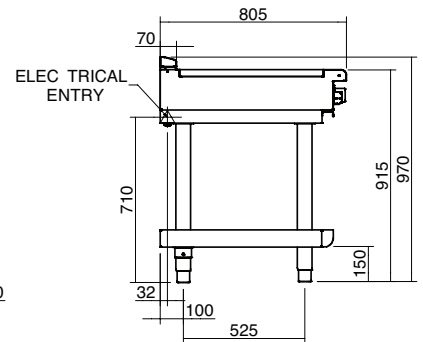

RNLB8400E-CD