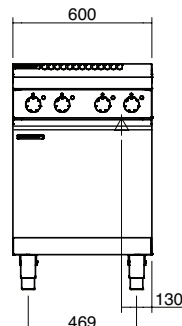

RNLB8400E-CD