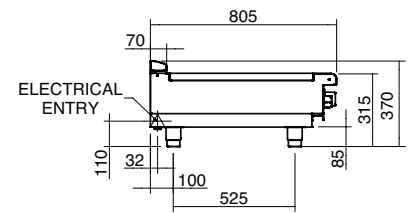

RNLB8400E-LS