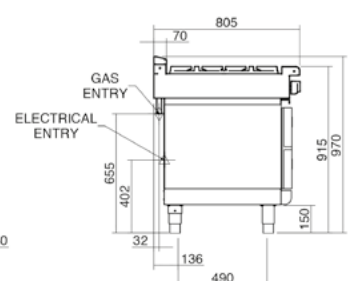

Technical data sheet for

Gas Cooktops 1200mm

RNLB8800G-B, RNLB8800G-LS, RNLB8800G-CD, RNLB8800G-RB

SPECIFICATIONS

Burners

Open Burners 28MJ/hr dual flame ring with simmer rate
Griddle Burners 20MJ/hr per 300mm section

Gas power (gross)

RN8800G 224MJ/hr, 62.2kW
RN8803G 288MJ/hr, 52.2kW
RN8806G 252MJ/hr, 42.2kW
RN8809G 116MJ/hr, 32.2kW

Griddle Plate

300mm Griddle cooking surface
292mm x 475mm, 1387cm²
600mm Griddle cooking surface
592mm x 475mm, 2812cm²
900mm Griddle cooking surface
892mm x 475mm, 4237cm²

Gas connection

R 3/4 (BSP) male
130mm from RH side, 32mm from rear, and 655mm from floor
All units supplied with Natural and LP gas regulator

Refrigerated base

Type Ventilated system
Refrigerant R134a (160grams)
Climate classification T – tropical
Electrical connection
220-240Vac, 50Hz, 1.8A, 1P+N+E
3 pin 10A plug cordset fitted

Series Options

RNLB - Low back models
RNB - 215mm splashback option

Australia moffat.com.au

New Zealand moffat.co.nz

In line with policy to continually develop and improve its products, Moffat Limited reserves the right to change specifications and design without notice.

Dimensions

Bench models
Width 1200mm
Depth 805mm
Height 315mm
Incl. low back 370mm
Incl. splashback option 530mm
All models (excluding Bench model)
Width 1200mm
Depth 805mm
Height 915mm
Incl. low back 970mm
Incl. splashback option 1130mm

Packing data

Bench and Leg Stand models
0.72m³, 216kg (158kg nett)
Width 1245mm
Depth 870mm
Height 665mm
Cabinet Base and Refrigerated Base models
1.36m³, 278kg (198kg nett)
Width 1245mm
Depth 870mm
Height 1255mm

Gas types

Available in Natural gas and LP gas
Please specify when ordering
Units supplied complete with gas type conversion kits
Other gas types on request

OPTIONS AT EXTRA COST