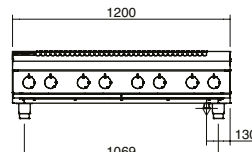

RNLB8800G-B