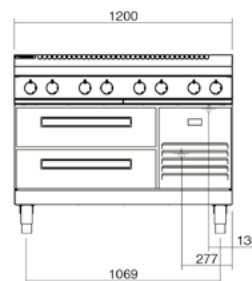

### Dimensions

**Bench models**  
Width 1200mm  
Depth 805mm  
Height 315mm  
Incl. low back 370mm  
Incl. splashback option 530mm  
**All models (excluding Bench model)**  
Width 1200mm  
Depth 805mm  
Height 915mm  
Incl. low back 970mm  
Incl. splashback option 1130mm

### Packing data

**Bench and Leg Stand models**  
0.72m<sup>3</sup>, 216kg (158kg nett)  
Width 1245mm  
Depth 870mm  
Height 665mm  
**Cabinet Base and Refrigerated Base models**  
1.36m<sup>3</sup>, 278kg (198kg nett)  
Width 1245mm  
Depth 870mm  
Height 1255mm

### OPTIONS AT EXTRA COST

Simmer plates (replaces Potstand)  
Ribbed griddle plates  
Joining caps  
Castors  
Plinth mounting

ISO9001  
Quality  
Management  
Standard

RNLB8800G-B

RNLB8800G-LS

RNLB8800G-CD