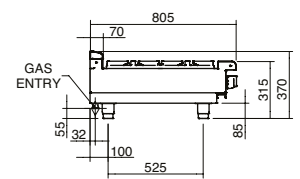

### Dimensions

**Bench models**  
Width 1200mm  
Depth 805mm  
Height 315mm  
Incl. low back 370mm  
Incl. splashback option 530mm  
**All models (excluding Bench model)**  
Width 1200mm  
Depth 805mm  
Height 915mm  
Incl. low back 970mm  
Incl. splashback option 1130mm

### OPTIONS AT EXTRA COST

Simmer plates (replaces Potstand)  
Ribbed griddle plates  
Joining caps  
Castors  
Plinth mounting

ISO9001  
Quality  
Management  
Standard

RNLB8800G-B

RNLB8800G-LS

RNLB8800G-CD