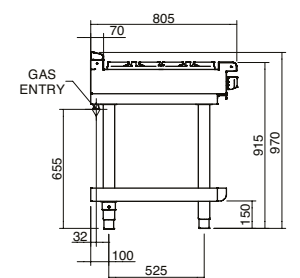

### Dimensions

**Bench models**  
Width 1200mm  
Depth 805mm  
Height 315mm  
Incl. low back 370mm  
Incl. splashback option 530mm  
**All models (excluding Bench model)**  
Width 1200mm  
Depth 805mm  
Height 915mm  
Incl. low back 970mm  
Incl. splashback option 1130mm

### OPTIONS AT EXTRA COST

Simmer plates (replaces Potstand)  
Ribbed griddle plates  
Joining caps  
Castors  
Plinth mounting

ISO9001  
Quality  
Management  
Standard

RNLB8800G-B

RNLB8800G-LS

RNLB8800G-CD