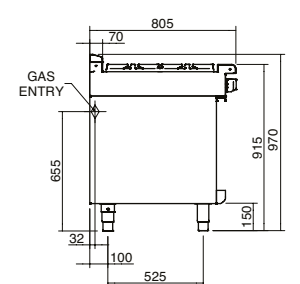

### Dimensions

**Bench models**  
Width 1200mm  
Depth 805mm  
Height 315mm  
Incl. low back 370mm  
Incl. splashback option 530mm  
**All models (excluding Bench model)**  
Width 1200mm  
Depth 805mm  
Height 915mm  
Incl. low back 970mm  
Incl. splashback option 1130mm

### Packing data

**Bench and Leg Stand models**  
0.72m<sup>3</sup>, 216kg (158kg nett)  
Width 1245mm  
Depth 870mm  
Height 665mm  
**Cabinet Base and Refrigerated Base models**  
1.36m<sup>3</sup>, 278kg (198kg nett)  
Width 1245mm  
Depth 870mm  
Height 1255mm

### OPTIONS AT EXTRA COST

Simmer plates (replaces Potstand)  
Ribbed griddle plates  
Joining caps  
Castors  
Plinth mounting

ISO9001  
Quality  
Management  
Standard

RNLB8800G-B

RNLB8800G-LS

RNLB8800G-CD