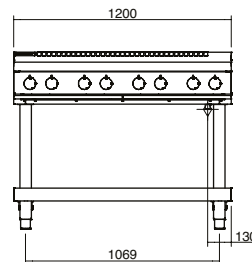

### Dimensions

**Bench models**  
Width 1200mm  
Depth 805mm  
Height 315mm  
Incl. low back 370mm  
Incl. splashback option 530mm  
**All models (excluding Bench model)**  
Width 1200mm  
Depth 805mm  
Height 915mm  
Incl. low back 970mm  
Incl. splashback option 1130mm

### OPTIONS AT EXTRA COST

Simmer plates (replaces Potstand)  
Ribbed griddle plates  
Joining caps  
Castors  
Plinth mounting

ISO9001  
Quality  
Management  
Standard

RNLB8800G-B

RNLB8800G-LS

RNLB8800G-CD