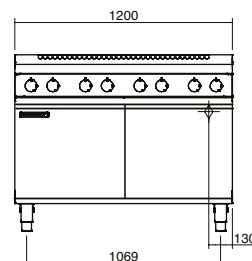

### Dimensions

**Bench models**  
Width 1200mm  
Depth 805mm  
Height 315mm  
Incl. low back 370mm  
Incl. splashback option 530mm  
**All models (excluding Bench model)**  
Width 1200mm  
Depth 805mm  
Height 915mm  
Incl. low back 970mm  
Incl. splashback option 1130mm

### Packing data

**Bench and Leg Stand models**  
0.72m<sup>3</sup>, 216kg (158kg nett)  
Width 1245mm  
Depth 870mm  
Height 665mm  
**Cabinet Base and Refrigerated Base models**  
1.36m<sup>3</sup>, 278kg (198kg nett)  
Width 1245mm  
Depth 870mm  
Height 1255mm

### OPTIONS AT EXTRA COST

Simmer plates (replaces Potstand)  
Ribbed griddle plates  
Joining caps  
Castors  
Plinth mounting

ISO9001  
Quality  
Management  
Standard

RNLB8800G-B

RNLB8800G-LS

RNLB8800G-CD