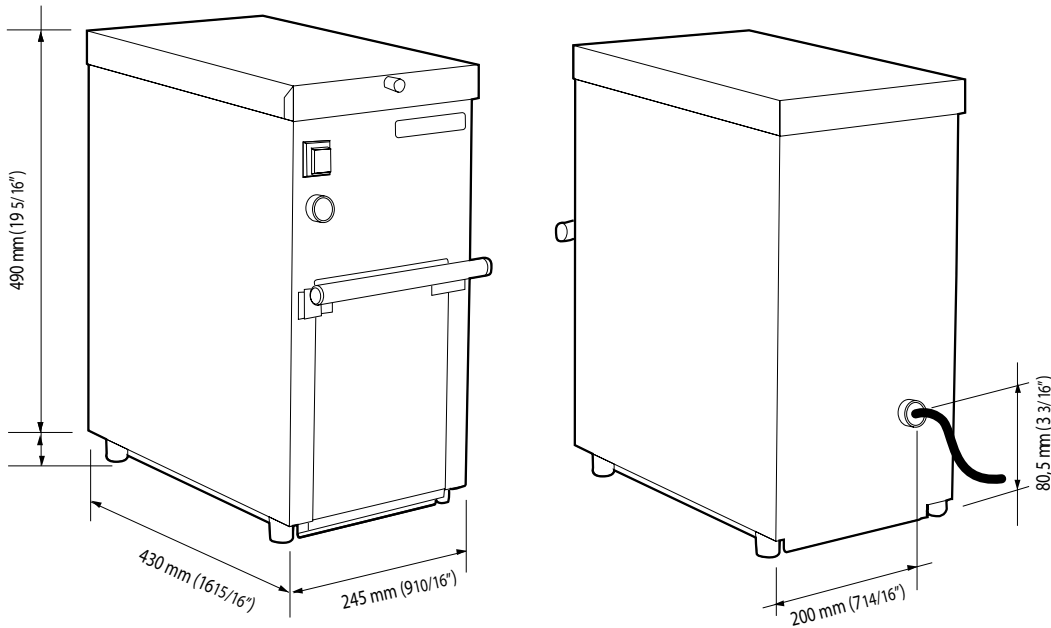

Ice Crusher CRUSHMAN 360

moffat.com.au

Australia
Moffat Pty Limited
Victoria/Tasmania
740 Springvale Road
Mulgrave, Victoria 3170
Telephone 03-9518 3888
Facsimile 03-9518 3833
vsales@moffat.com.au

New South Wales
Telephone 02-8833 4111
nswsales@moffat.com.au

South Australia
Telephone 03-9518 3888
vsales@moffat.com.au

Queensland
Telephone 07-3630 8600
qldsales@moffat.com.au

Western Australia
Telephone 08-9413 2400
wasales@moffat.com.au

Dimensions

Width: 245mm
Depth: 430mm
Height: 490mm
Nett weight: 23kg
Packed weight: 28kg

Water consumption

Air cooled version: 4.1 litres per hour

Output: 144kg/24hr

Electrical rating

Air cooled version: 230-240V, 1P+N+E, 50Hz,
10A cordset supplied
No. Circuit wire: 3

Important Notice:

Models and specifications are subject to change without notice. This spec sheet is meant for commercial purpose only. For technical documentation please refer to our service manuals.

© Copyright Moffat Ltd
AU.SM.2201

an Ali Group Company

The Spirit of Excellence