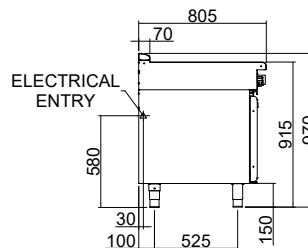

INLB8100W-CD