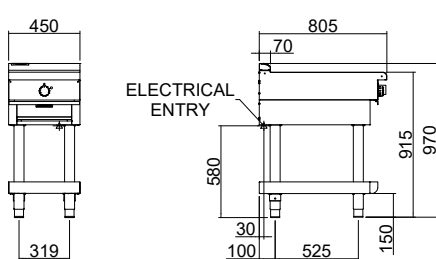

INLB8100W-LS