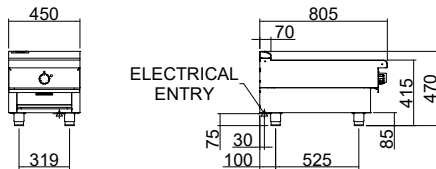

Waldorf Bold

Induction Wok 450mm

INLB8100W3-B, INLB8100W3-LS, INLB8100W3-CD, INLB8100W5-B,
INLB8100W5-LS, INLB8100W5-CD

moffat.com.au
moffat.co.nz

Australia
moffat.com.au

Moffat Pty Limited

Victoria/Tasmania
740 Springvale Road
Mulgrave, Victoria 3170
Telephone +613-9518 3888
Facsimile +613-9518 3833
vsales@moffat.com.au

New South Wales
Telephone +612-8833 4111
nswsales@moffat.com.au

South Australia
Telephone +613-9518 3888
vsales@moffat.com.au

Queensland
Telephone +617-3630 8600
qldsales@moffat.com.au

Western Australia
Telephone 618-9413 2400
wasales@moffat.com.au

New Zealand
moffat.co.nz

Moffat Limited

Rolleston
45 Illinois Drive
Izone Business Hub
Rolleston 7675
Telephone +64 3-983 6600
Facsimile +64 3-983 6660
sales@moffat.co.nz

Auckland
Telephone +64 9-574 3150
sales@moffat.co.nz

ISO9001
Quality
Management
Standard

Designed and manufactured by

ISO9001

All Waldorf Bold products are designed and manufactured by Moffat using the internationally recognised ISO9001 quality management system, covering design, manufacture and final inspection, ensuring consistent high quality at all times.

In line with policy to continually develop and improve its products, Moffat Limited reserves the right to change specifications and design without notice.

© Copyright Moffat Ltd
AN.WBD.S.01.23

INLB8100W-B