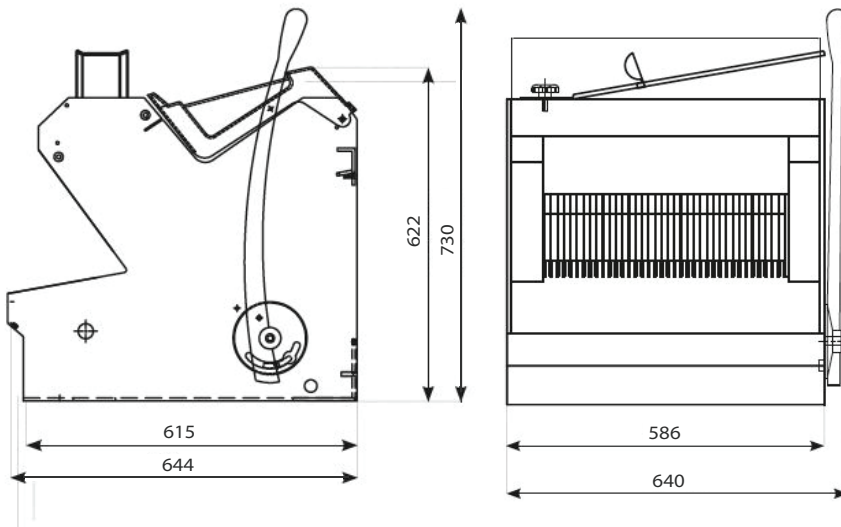

PRIMO

PRIMO12-1P, PRIMO15-1P, PRIMO18-1P
Bench Slicer

Model PRIMO

Slice thickness PRIMO12 - 12mm
 PRIMO15 - 15mm
 PRIMO18 - 18mm

Output 200 loaves per hour

Dimensions

Width 640mm
 Depth 644mm
 Height 622mm

Electrical Requirements

220-240V, 1P+N+E, 50Hz 0.55kW
 Nett Weight 114kg

Additional Information

Power outlet to be located at a minimum 1500mm off the floor

moffat.com.au
 moffat.co.nz

Australia
 moffat.com.au

Moffat Pty Limited

Victoria/Tasmania
 740 Springvale Road
 Mulgrave, Victoria 3170
 Telephone +613-9518 3888
 Facsimile +613-9518 3833
 vsales@moffat.com.au