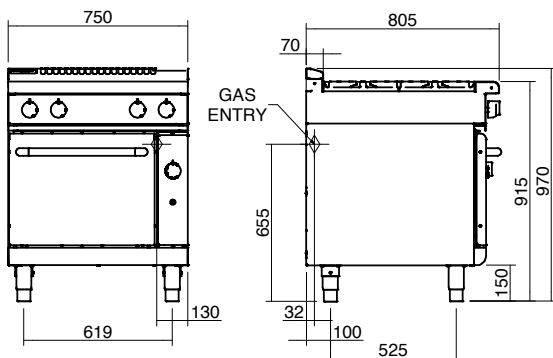

Gas Range Static Oven 750mm

RNLB8510G, RNLB8513G

RNLB8510G

RNLB8513G

SPECIFICATIONS

Burners

Open Burners 28MJ/hr dual flame ring with simmer rate
Griddle Burners 20MJ/hr per 300mm section
Oven 9kW tubular under cast iron sole plate

Gas power (gross)

RN8510G 142MJ/hr, 39.4kW
RN8513G 106MJ/hr, 29.4kW

Griddle Plate

300mm Griddle cooking surface
292mm x 475mm, 1387cm²

Oven Dimensions

Width 500mm
Depth 590mm
Height 385mm
Rack size 495mm x 540mm
Rack positions 4

Gas connection

R 3/4 (BSP) male
130mm from RH side, 35mm from rear,
and 655mm from floor
All units supplied with Natural and LP gas
regulator

Dimensions

Width 750mm
Depth 805mm
Height 915mm
Incl. low back 970mm
Incl. splashback option 1130mm

Nett weight

182kg

Packing data

0.87m³, 240kg
Width 795mm
Depth 870mm
Height 1255mm

Gas types

Available in Natural gas and LP gas
Please specify when ordering
Units supplied complete with gas type
conversion kits
Other gas types on request

OPTIONS AT EXTRA COST

Simmer plates (replaces Potstand)
Ribbed griddle plates
Joining caps
Castors
Plinth mounting

MOFFAT

moffat.com.au
moffat.co.nz

Australia

moffat.com.au

Moffat Pty Limited

Victoria/Tasmania
740 Springvale Road
Mulgrave, Victoria 3170
Telephone +613-9518 3888
Facsimile +613-9518 3833
vsales@moffat.com.au

New South Wales
Telephone +612-8833 4111
nswsales@moffat.com.au

South Australia
Telephone -613-9518 3888
vsales@moffat.com.au

Queensland
Telephone +617-3630 8600
qldsales@moffat.com.au

Western Australia
Telephone 618-9413 2400
wasales@moffat.com.au

New Zealand

moffat.co.nz

Moffat Limited

Rolleston
45 Illinois Drive
Izone Business Hub
Rolleston 7675
Telephone +64 3-983 6600
Facsimile +64 3-983 6660
sales@moffat.co.nz

Auckland
Telephone +64 9-574 3150
sales@moffat.co.nz

ISO9001
Quality
Management
Standard

Designed and manufactured by

ISO9001

All Waldorf Bold products are designed and manufactured by Moffat using the internationally recognised ISO9001 quality management system, covering design, manufacture and final inspection, ensuring consistent high quality at all times.

In line with policy to continually develop and improve its products, Moffat Limited reserves the right to change specifications and design without notice.

© Copyright Moffat Ltd
AN.WBD.S.02.19

an Ali Group Company

The Spirit of Excellence