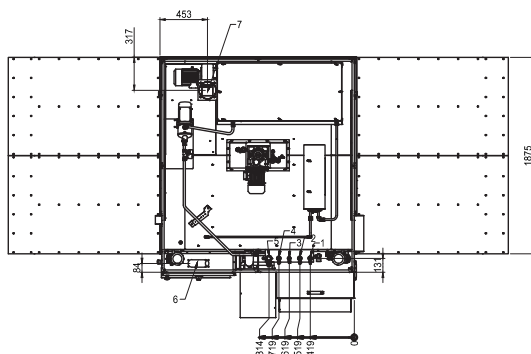

WD-18CW-F1 SINGLE ROLLER DOOR TROLLEY DISHWASHER FLOOR MOUNTED MODEL

STANDARD FEATURES:

- Single roller door trolley washer
- Floor mounted trolley washers including incline ramp roll-in
- 30-40 wash cycles per hour
- 6 litres per cycle cold water consumption
- 200 litre wash tank volume
- 6 levels of wash cycle for varying types of soiled product
- Maximum 250kg load capacity
- 2.2kW wash pump with 12kW booster heater
- Standard trolley size suitable W 1070mm x D 1030mm x H 1850mm
- Suitable for narrow space installation

TECHNICAL INFORMATION:

Dimensions

Width: 2485mm
Depth: 1975mm
Height: 2638mm

Water

Hot water temperature: 50-70°C
Hot water connection: R ¾"
Hot water pressure: 100-600kPa
Cold water temperature: 5-12°C
Cold water connection: R ¾"
Cold water pressure: 300kPa
Flow: 30 litres per minute
Water quality (Hardness): 2-7odH

Waste

Connection: 50mm dia direct

Electrical

3P+N+E 400-415V 50/60Hz
52.5kW 80A
with steam heated option
3P+N+E 400-415V 50/60Hz
4.5kW 20A

Refer operator manual for complete installation instructions

Australia
moffat.com.au
Moffat Pty Limited
740 Springvale Road
Mulgrave
Victoria 3170
Australia
Telephone +613-9518 3888
Facsimile +613-9518 3833
vsales@moffat.com.au

New Zealand
moffat.co.nz
Moffat Limited
45 Illinois Drive
Izone Business Hub
Rolleston 7675
New Zealand
Telephone +64 3-983 6600
Facsimile +64 3-983 6660
sales@moffat.co.nz

In line with policy to continually develop and improve its products, Moffat Limited reserves the right to change specifications and design without notice.