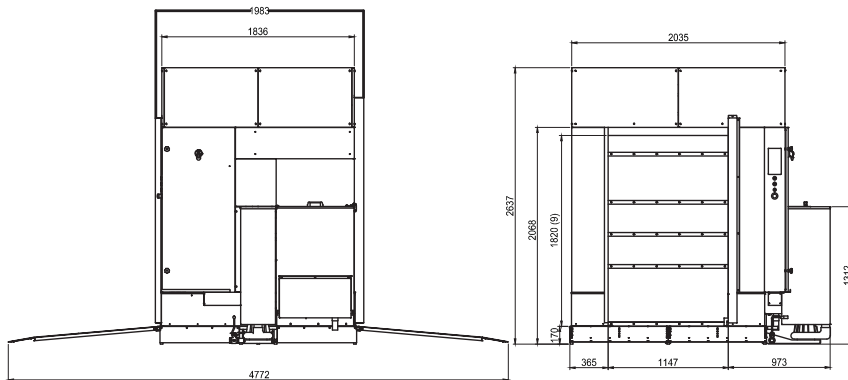

WD-18CW-F1 SINGLE ROLLER DOOR TROLLEY DISHWASHER FLOOR MOUNTED MODEL

STANDARD FEATURES:

- Single roller door trolley washer
- Floor mounted trolley washers including incline ramp roll-in
- 30-40 wash cycles per hour
- 6 litres per cycle cold water consumption
- 200 litre wash tank volume
- 6 levels of wash cycle for varying types of soiled product
- Maximum 250kg load capacity
- 2.2kW wash pump with 12kW booster heater
- Standard trolley size suitable W 1070mm x D 1030mm x H 1850mm
- Suitable for narrow space installation

TECHNICAL INFORMATION:

Dimensions

Width: 2485mm
Depth: 1975mm
Height: 2638mm

Water

Hot water temperature: 50-70°C
Hot water connection: R ¾"
Hot water pressure: 100-600kPa
Cold water temperature: 5-12°C
Cold water connection: R ¾"
Cold water pressure: 300kPa
Flow: 30 litres per minute
Water quality (Hardness): 2-7odH

Waste

Connection: 50mm dia direct

Electrical

3P+N+E 400-415V 50/60Hz
52.5kW 80A
with steam heated option
3P+N+E 400-415V 50/60Hz
4.5kW 20A

Refer operator manual for complete installation instructions

Australia
moffat.com.au
Moffat Pty Limited
740 Springvale Road
Mulgrave
Victoria 3170
Australia
Telephone +613-9518 3888
Facsimile +613-9518 3833
vsales@moffat.com.au

New Zealand
moffat.co.nz
Moffat Limited
45 Illinois Drive
Izone Business Hub
Rolleston 7675
New Zealand
Telephone +64 3-983 6600
Facsimile +64 3-983 6660
sales@moffat.co.nz

In line with policy to continually develop and improve its products, Moffat Limited reserves the right to change specifications and design without notice.